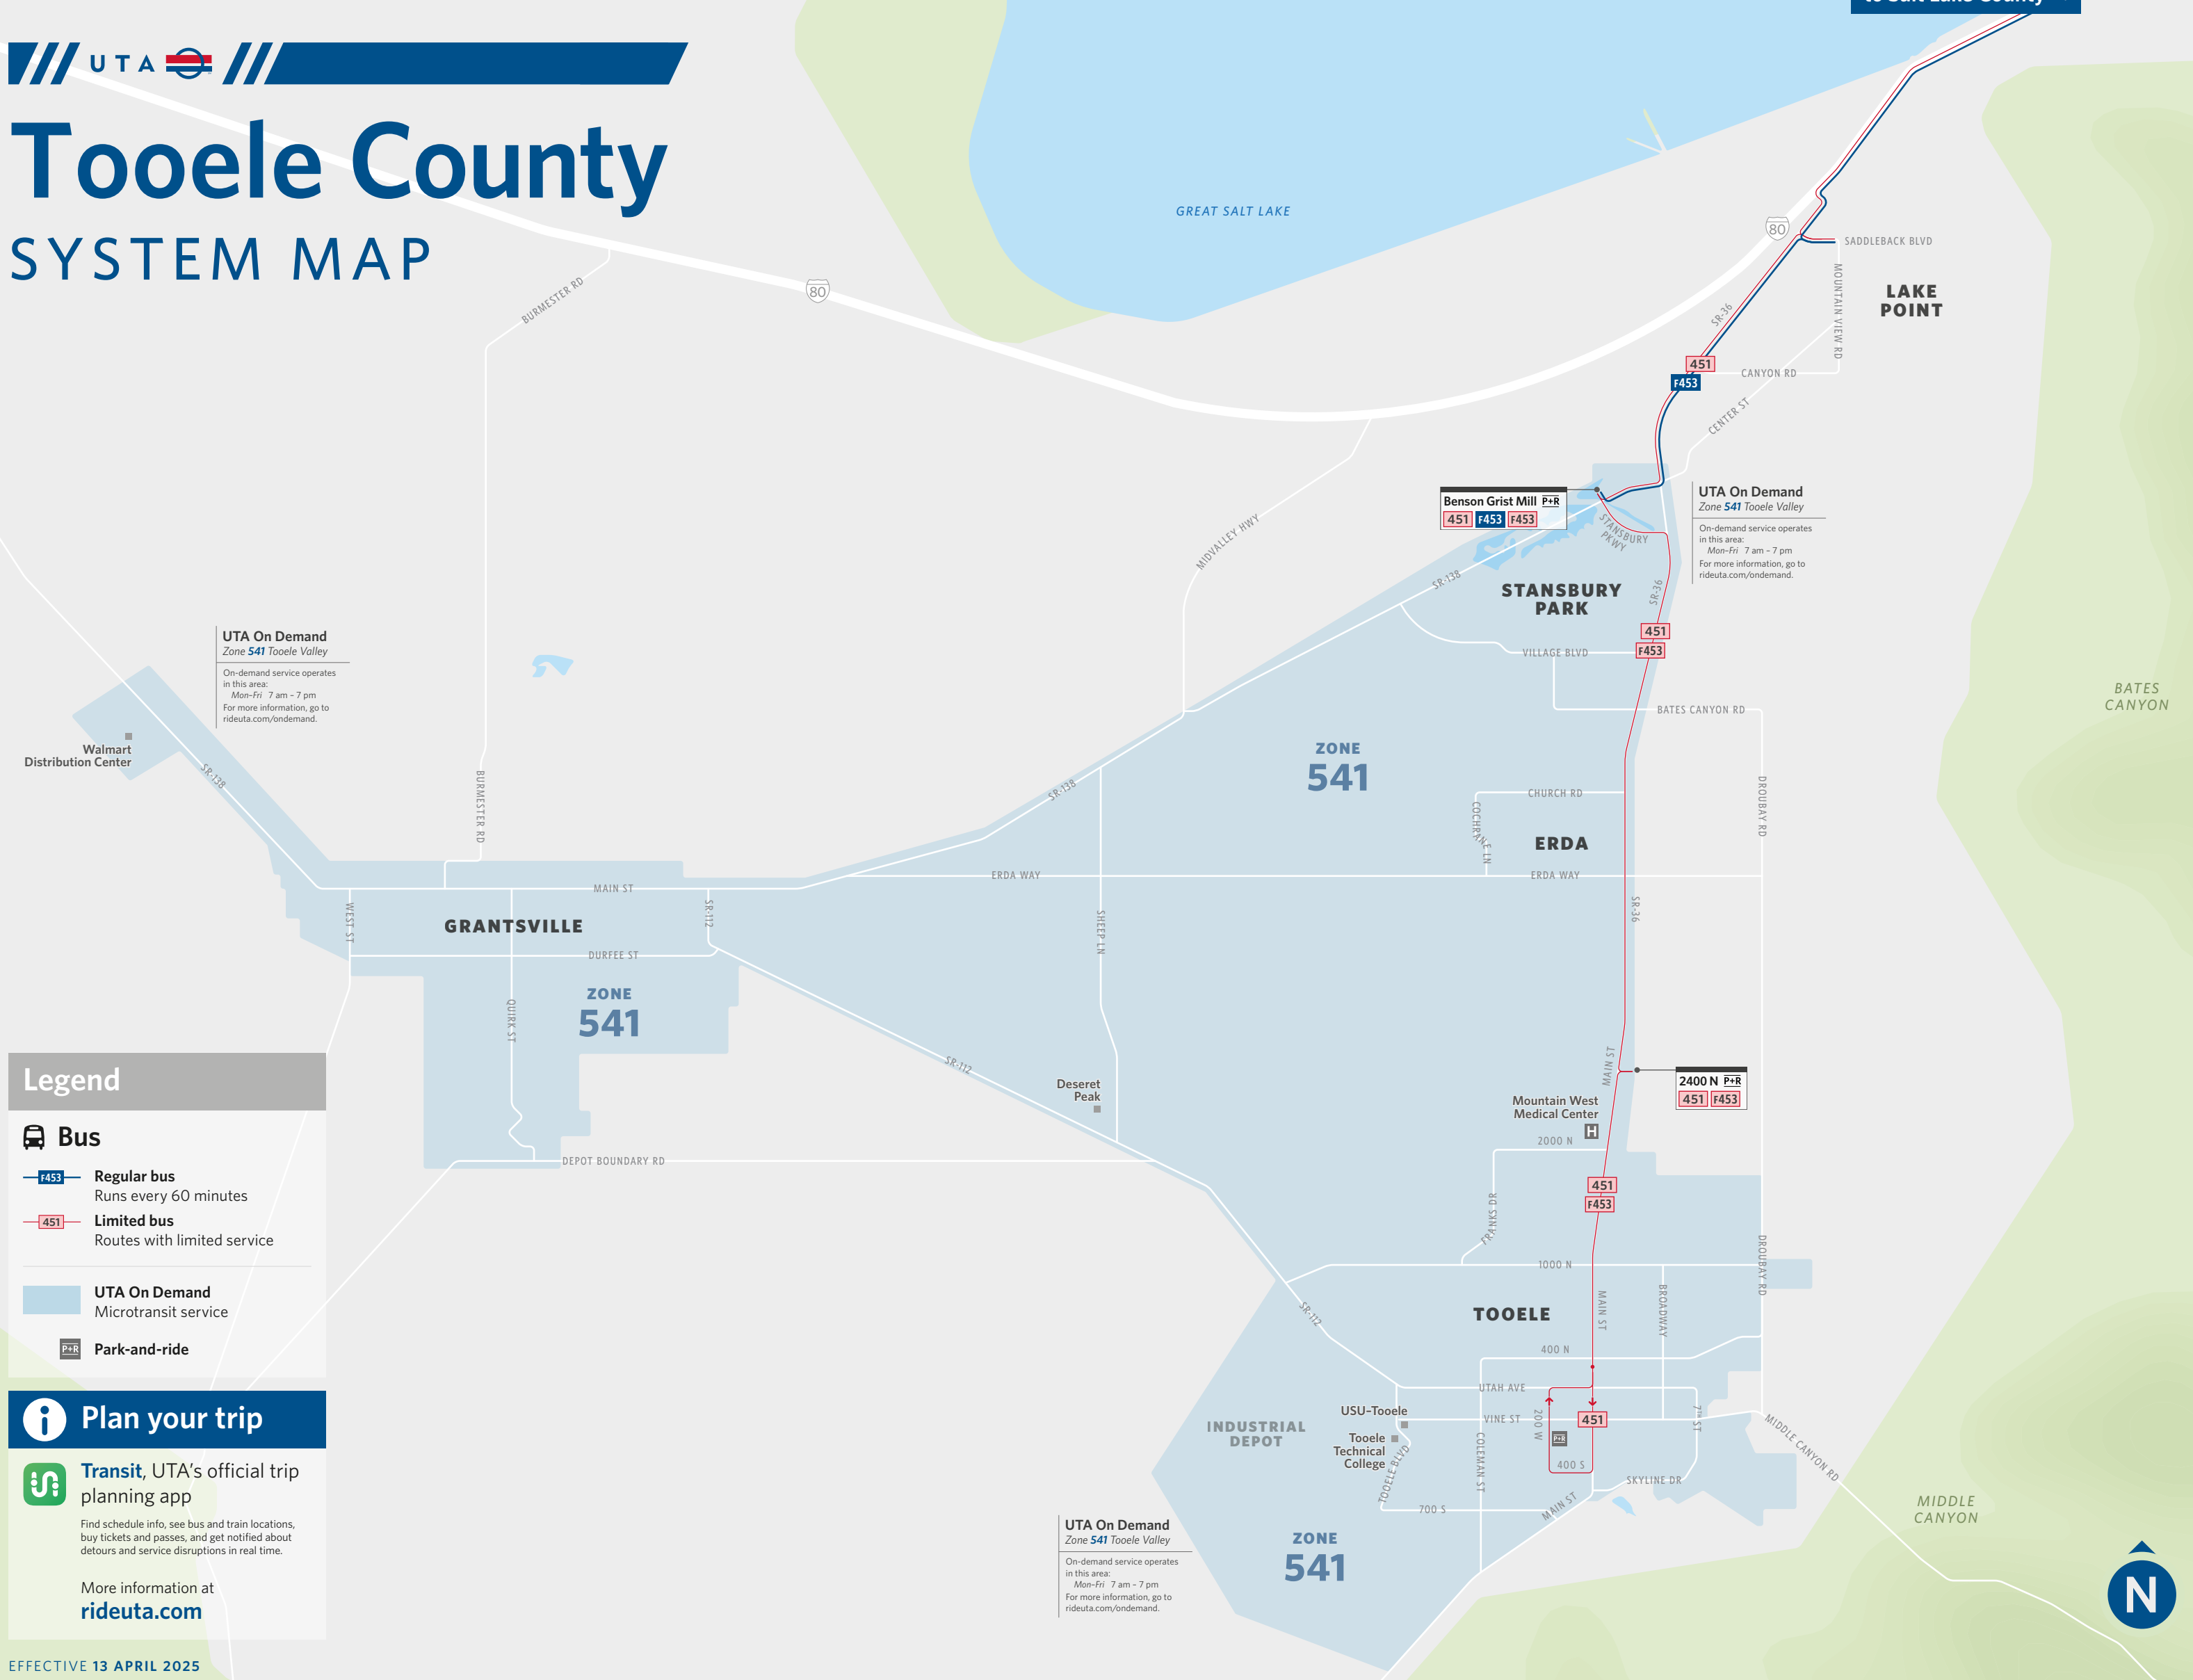

Tooele County SYSTEM MAP

UTA On Demand Zone 541 Tooele Valley
On-demand service operates in this area:
Mon-Fri 7 am - 7 pm
For more information, go to rideuta.com/ondemand.

UTA On Demand Zone 541 Tooele Valley
On-demand service operates in this area:
Mon-Fri 7 am - 7 pm
For more information, go to rideuta.com/ondemand.

UTA On Demand Zone 541 Tooele Valley
On-demand service operates in this area:
Mon-Fri 7 am - 7 pm
For more information, go to rideuta.com/ondemand.

Legend

- Bus**
 - Regular bus**
Runs every 60 minutes
 - Limited bus**
Routes with limited service
- UTA On Demand**
Microtransit service
- Park-and-ride**

Plan your trip

Transit, UTA's official trip planning app
Find schedule info, see bus and train locations, buy tickets and passes, and get notified about detours and service disruptions in real time.

More information at rideuta.com