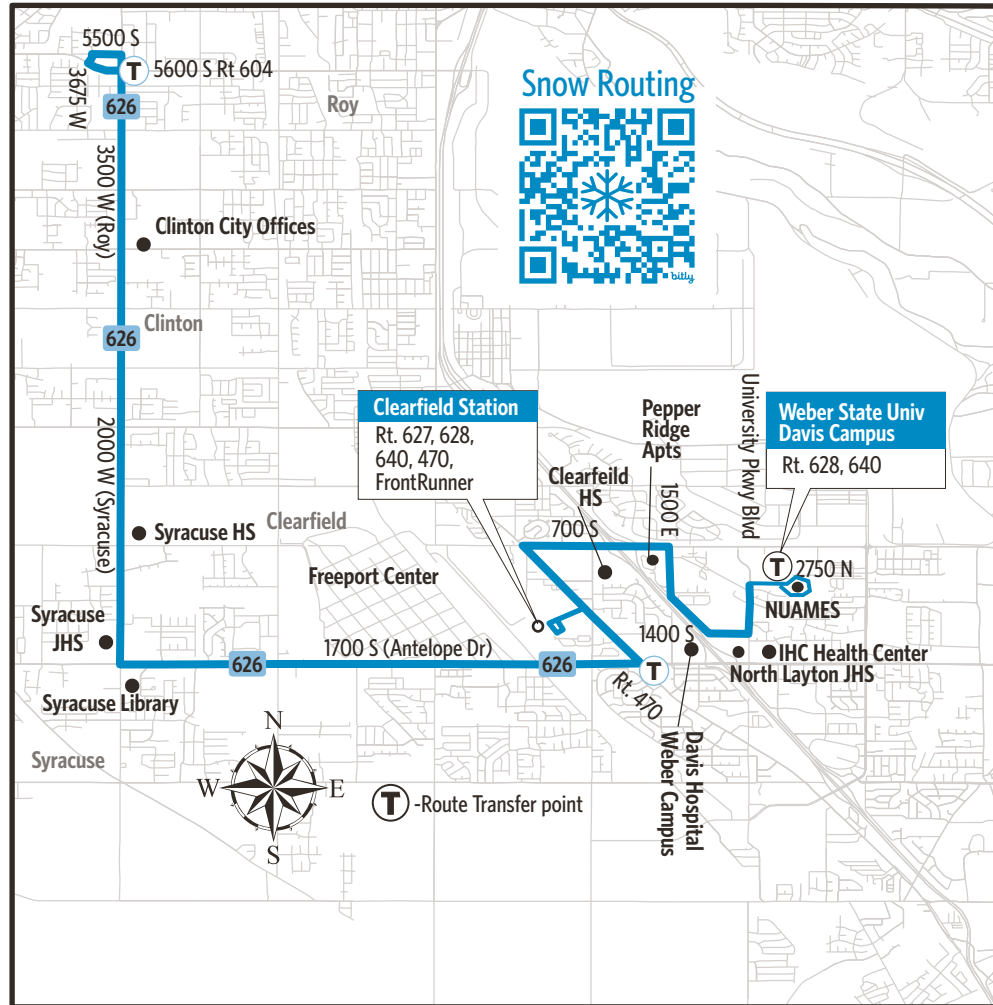

Routes 626 West Roy/Clearfield Station

For Information Call 801-RIDE-UTA (801-743-3882)
outside Salt Lake County 888-RIDE-UTA (888-743-3882)
www.rideuta.com

626

626-West Roy/Clearfield Station

HOW TO USE THIS SCHEDULE

Determine your timepoint based on when you want to leave or when you want to arrive. Read across for your destination and down for your time and direction of travel. A route map is provided to help you relate to the timepoints shown. Weekday, Saturday & Sunday schedules differ from one another.

UTA SERVICE DIRECTORY

- General Information, Schedules, Trip Planning and Customer Feedback: 801-RIDE-UTA (801-743-3882)
- Outside Salt Lake County call 888-RIDE-UTA (888-743-3882)
- For 24 hour automated service for next bus available use option 1. Have stop number and 3 digit route number (use 0 or 00 if number is not 3 digits).
- Pass By Mail Information 801-287-2204
- For Employment information please visit <http://www.rideuta.com/careers/>
- Travel Training 801-287-2275

LOST AND FOUND

Weber/South Davis: 801-626-1207 option 3
Utah County: 801-227-8923
Salt Lake County: 801-287-4664

FARES

Exact Fare is required. Fares are subject to change.

ACCESSIBLE SERVICE

Wheelchair accessible buses are available on all routes. Alternate format schedules are available upon request. Telephone communication for deaf/hearing impaired persons is available by dialing 711.

TRANSFERS

Upon payment of a fare, a transfer is good for travel in any direction, including return trip, for two (2) hours until the time cut. The value of a transfer towards a fare on a more expensive service is the regular cash fare.

BIKES ON BUSES

The Bikes on Buses service is available on all buses, except Paratransit.

HOLIDAYS

Please check rideuta.com for holiday service information.

SNOW ROUTING

Please check rideuta.com/snow for information.